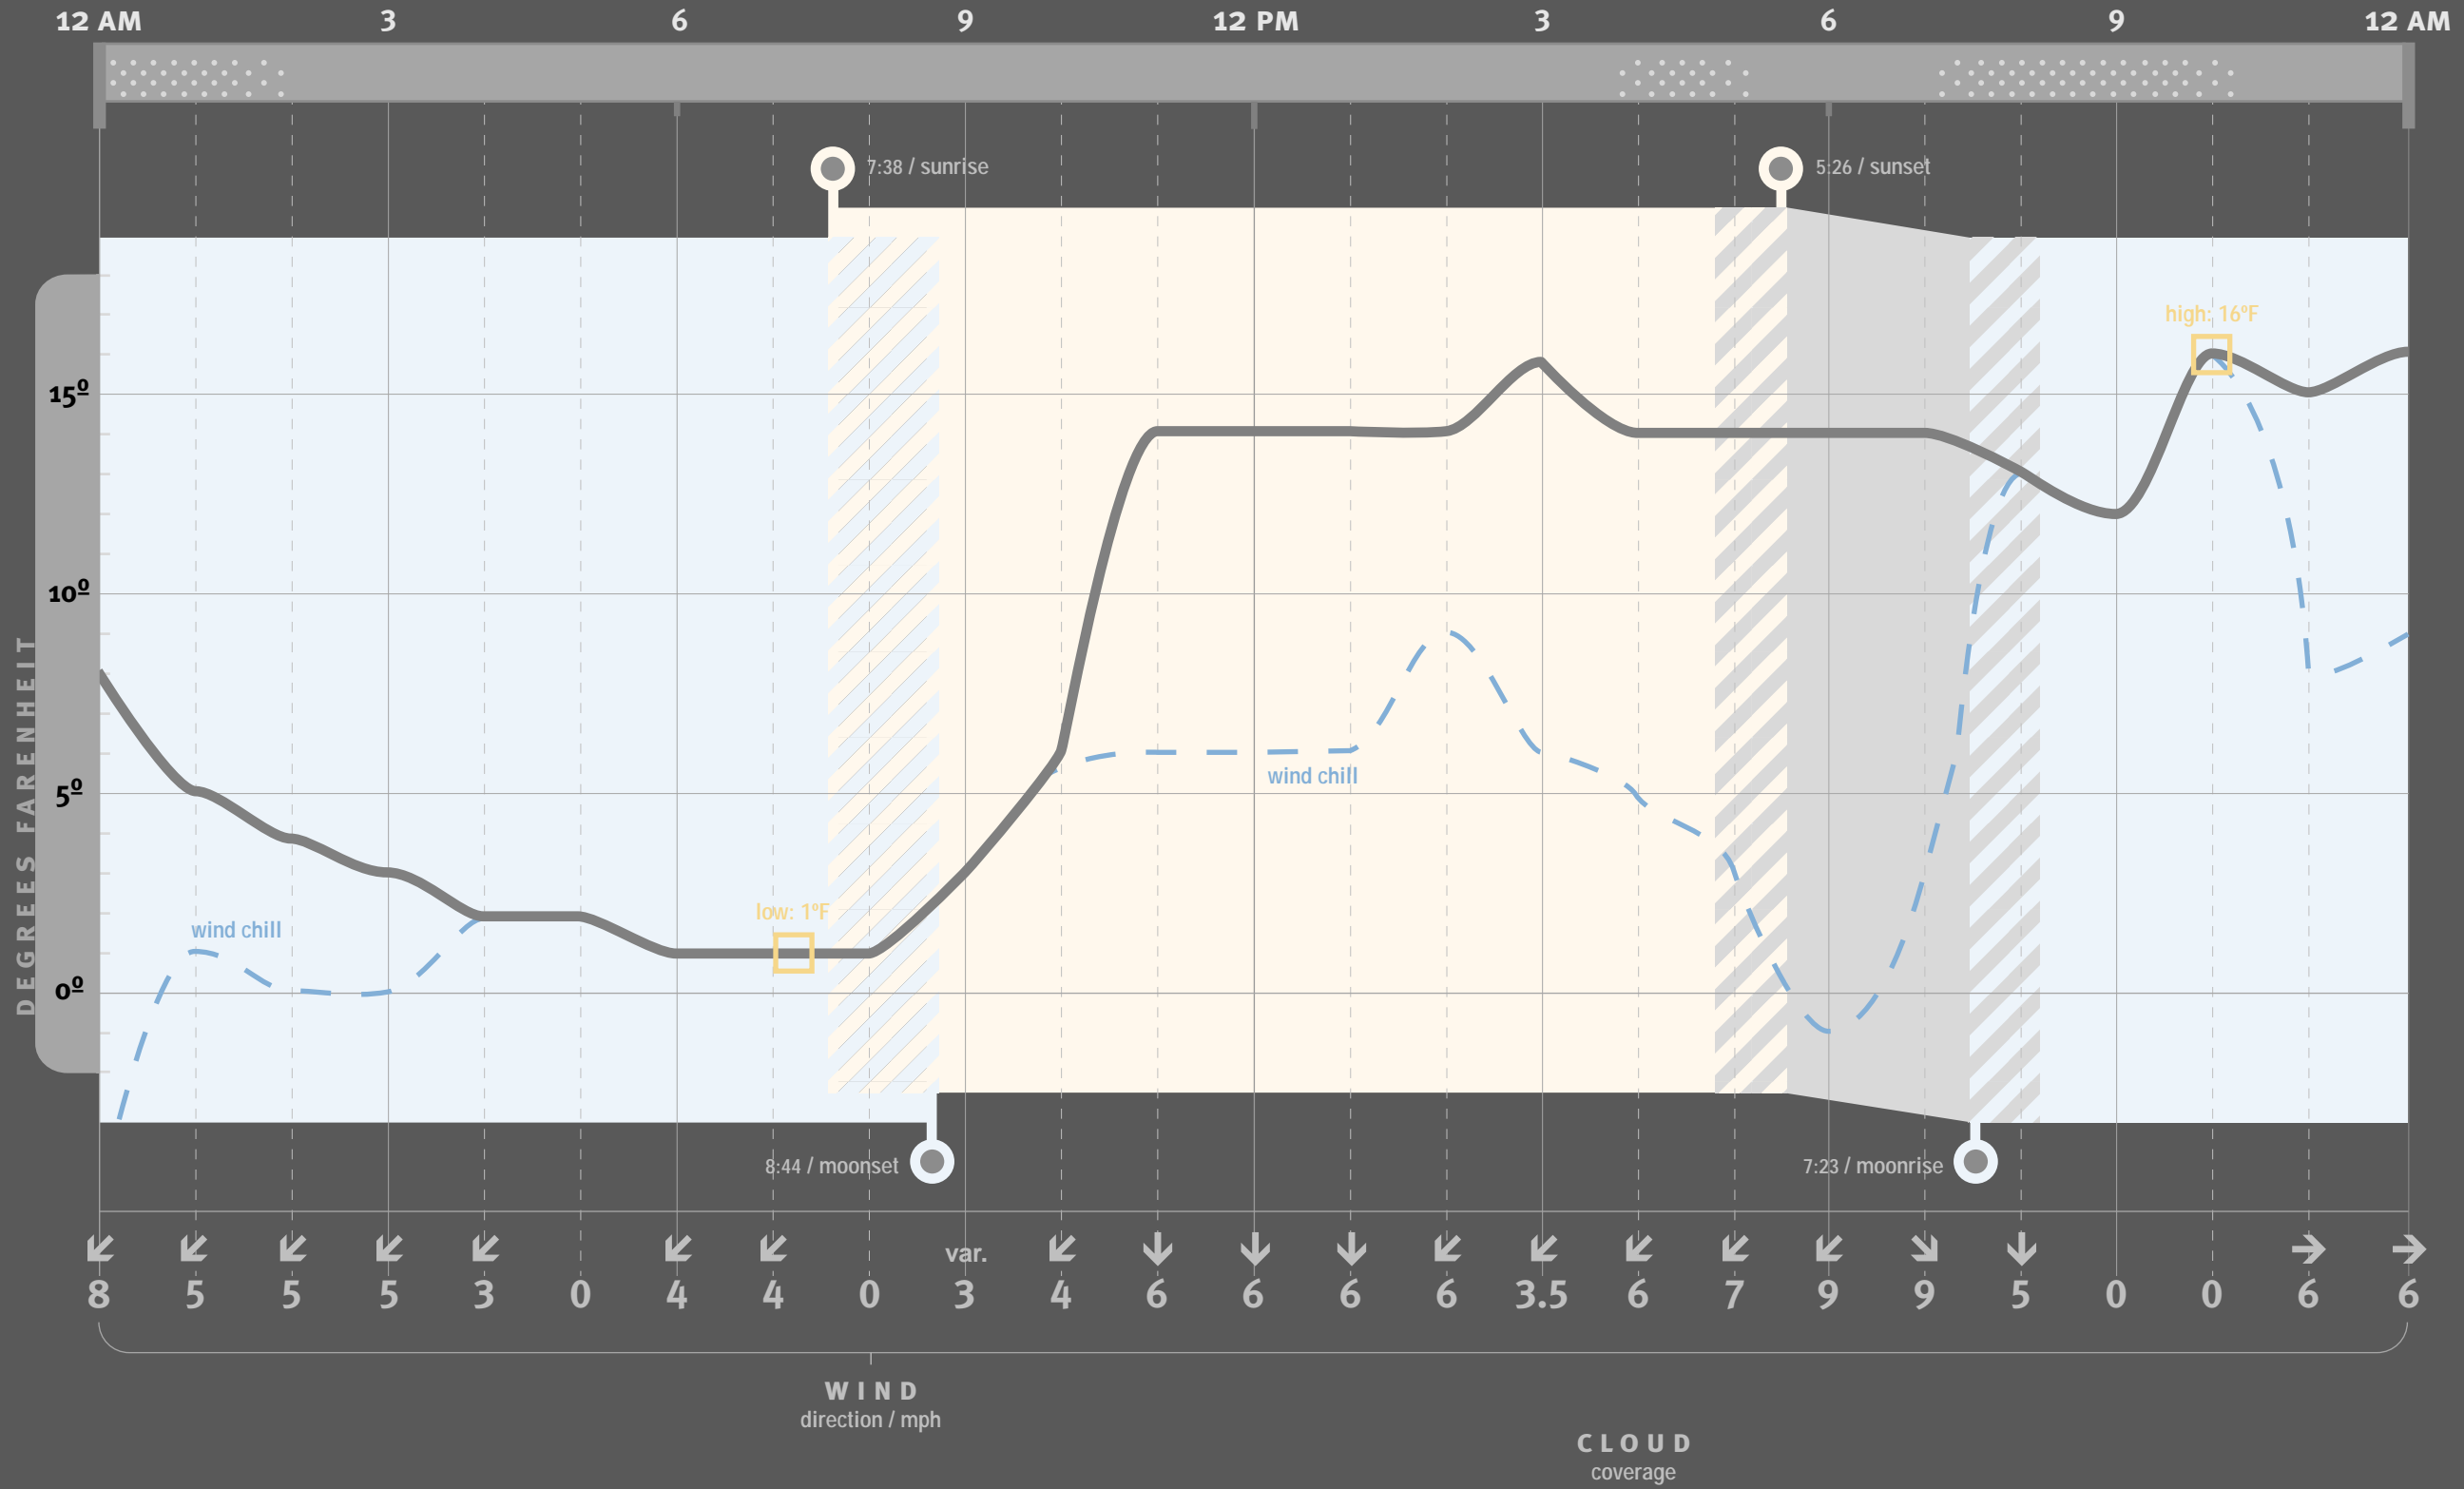

pittsburgh weather 01.22.00

TEMP RANGE

- record high 75° (1906)
- 1.22.1999
- average temp
- 1.22.2000
- record low -16° (1936)

SYMBOL KEY

- overcast
- partly cloudy
- mostly clear
- clear
- light snow